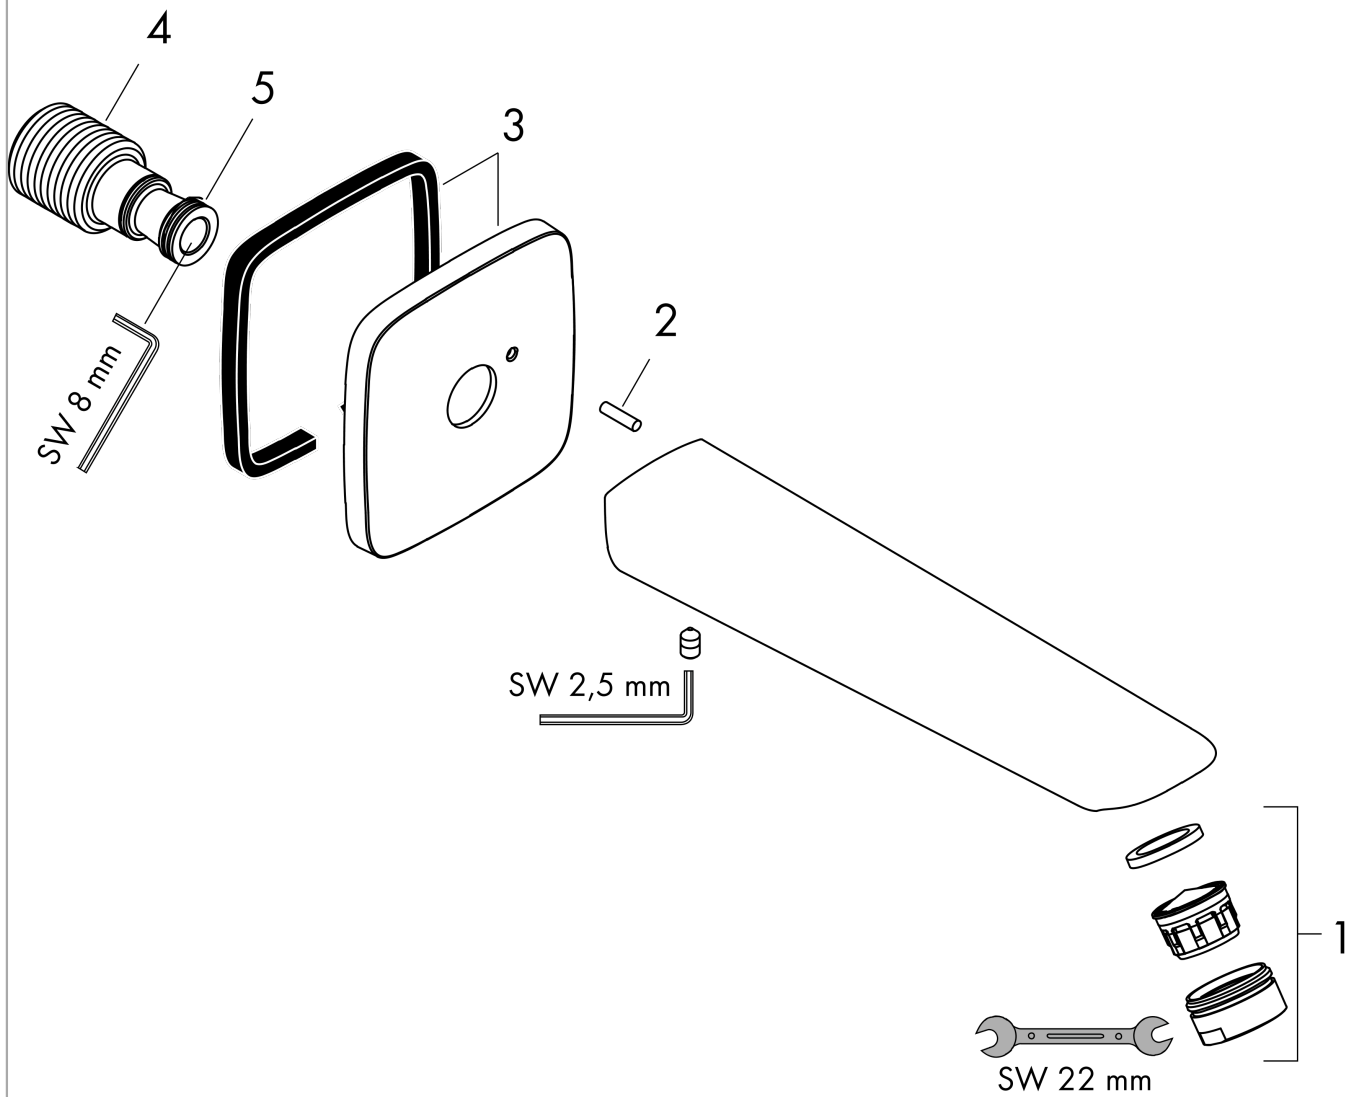

Logis

Bath spout

Surface: **Chrome** Article Number: **71410000**

Description

product features

- 1 function
- connection type: G 3/4
- with escutcheon
- projection 195 mm
- wall-mounted
- maximum flow rate at 3 bar: 21 l/min
- connection dimension: DN20
- spray type: normal spray

Technology

Product image

Scale drawing

Flowchart

The consumption was measured in combination with the appropriate fittings (thermosta/mixer/ in-wall valve) to reflect actual application in practice.

Logis

Bath spout

Surface: **Chrome**

Article Number: **71410000**

Exploded Drawing

Year of production: >01/15

Logis

Bath spout

Surface: **Chrome** Article Number: **71410000**

Spare part list

Year of production: >01/15

Pos.	Description	Article Number	Price	PU
1	aerator M24x1 (30 l/min)	92360000	€ 11,66	1
2	pin	97766000	€ 3,33	1
3	escutcheon 79 / 79 mm	95283000	€ 36,89	1
4	connecting thread G ³ / ₄	92504000	€ 58,67	1
5	O-ring 13x2	98128000	€ 3,33	1