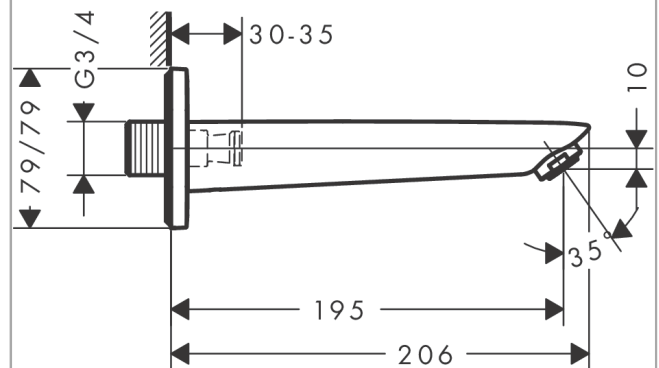

Logis

Bath spout

Surface: **Chrome** Article Number: **71410000**

Description

product features

- 1 function
- connection type: G 3/4
- with escutcheon
- projection 195 mm
- wall-mounted
- maximum flow rate at 3 bar: 21 l/min
- connection dimension: DN20
- spray type: normal spray

Technology

Product image

Scale drawing

Flowchart

The consumption was measured in combination with the appropriate fittings (thermosta/mixer/ in-wall valve) to reflect actual application in practice.

Logis

Bath spout

Surface: **Chrome**

Article Number: **71410000**

Exploded Drawing

Year of production: >01/15

Logis

Bath spout

Surface: **Chrome** Article Number: **71410000**

Spare part list

Year of production: >01/15

Pos.	Description	Article Number	Price	PU
1	aerator M24x1 (30 l/min)	92360000	€ 11,66	1
2	pin	97766000	€ 3,33	1
3	escutcheon 79 / 79 mm	95283000	€ 36,89	1
4	connecting thread G ³ / ₄	92504000	€ 58,67	1
5	O-ring 13x2	98128000	€ 3,33	1