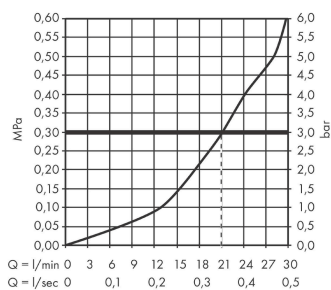

Logis

Bath spout

Surface: **Chrome** Article Number: **71410000**

Description

product features

- 1 function
- connection type: G 3/4
- with escutcheon
- projection 195 mm
- wall-mounted
- maximum flow rate at 3 bar: 21 l/min
- connection dimension: DN20
- spray type: normal spray

Technology

Product image

Scale drawing

Flowchart

The consumption was measured in combination with the appropriate fittings (thermosta/mixer/ in-wall valve) to reflect actual application in practice.

Logis

Bath spout

Year of production: >01/15

Pos.	Description	Article Number	Price	PU
1	aerator M24x1 (30 l/min)	92360000	€ 11,66	1
2	pin	97766000	€ 3,33	1
3	escutcheon 79 / 79 mm	95283000	€ 36,89	1
4	connecting thread G ³ / ₄	92504000	€ 58,67	1
5	O-ring 13x2	98128000	€ 3,33	1